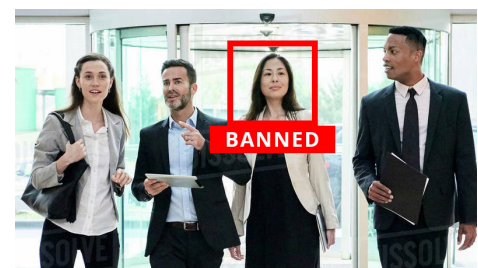

Get Started with XVUE® for Corporate Security

NetX Information Systems, Inc.

13 North Union Street, Lambertville, NJ 08530

<https://xvue.io>

ks@xvue.io

Main: 609-298-9118

Cell: 609-209-5497